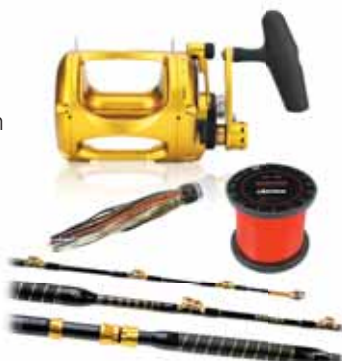

Rods:

- Leather gripped
- Aluminium butt
- Alps shielded big game rollers
- CD designed blank

okuma