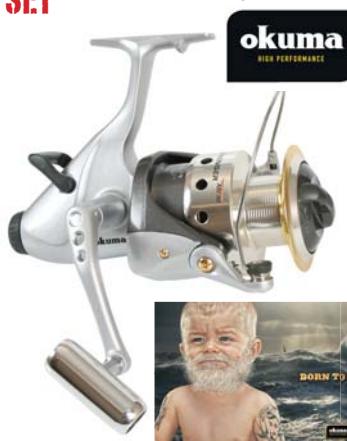

FISHING SALT WATER

**SURF
SET**

Silstar Hypa 80 Reel & Damos 12ft 2 pc surf set

\$119.99

Silstar Hypa 80 Reel & Damos 13ft 6" 3 pc surf set

\$129.99

**SURF
SET**

Okuma Avenger Reel & Sensor Tip PLUS Surf rod

One of the toughest rods in the marketplace for surf casting.

Reel:

- * Auto-trip bait feeder function
- * 6 + 1 ball bearings

* Spare graphite spool

Rod: 13ft (3pce)

* Wooden spud

* Integrated glass tip

* Extremely strong construction

\$149.99

**SURF
SET**

Penn P/Stick 1403 & SLAMMER 760

MIKES SPECIAL REEL- surf set

HOT DEAL!

Solid E glass surf rod and reel set.

Rod: 14ft 3 pce

* Quality E glass rod with Fuji Guides

& Biscayne BS80 Reel

Stylish New Fin-Nor Biscayne rod and entry level priced reel.

Rod: 13ft 3 piece

* Strong, durable and high quality

Reel:

* Computer balanced rotor and spool

* Line Capacity 330yds 20lb Line